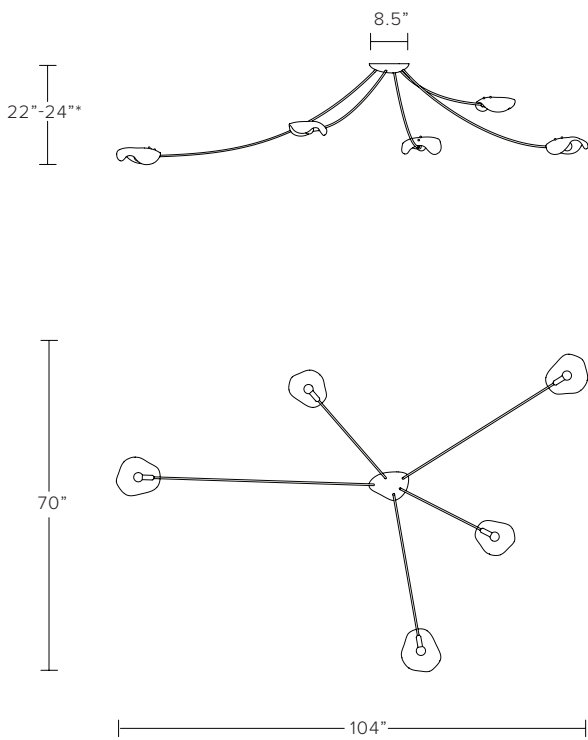

TIDAL CHANDELIER

TIDAL CHANDELIER

MODEL NO: 10180X01

Hand cast, sculpted glass crystal pieces suspended from curved metal stems flowing from a hand forged, organic mounting canopy.

AS SHOWN (IN PHOTO)

5 Piece "Low" - approx. dimensions 104"W x 70"D x 34"-36"H*
Glass - clear
Metal - brushed brass

DIMENSIONS

Available in four sizes

3 Piece "High" - 3 glass pieces
approx. dimensions 72"W x 58"D x 22"-24"H*

3 Piece "Low" - 3 glass pieces
approx. dimensions 72"W x 58"D x 34"-36"H*

5 Piece "High" - 5 glass pieces
approx. dimensions 104"W x 70"D x 22"-24"H*

5 Piece "Low" - 5 glass pieces
approx. dimensions 104"W x 70"D x 34"-36"H*

Glass - large approx. 9.5"W x 8"H
small approx. 8.5"W x 7"H

Glass dimensions may vary slightly due to sculpted process

*Due to the sculpted process of the glass, the OAD will fall with the 2" range specified

3 PIECE "HIGH", 72"W x 58"D x 22"-24"H*

3 PIECE "LOW", 72"W x 58"D x 34"-36"H*

5 PIECE "HIGH", 104"W x 70"D x 22"-24"H*

5 PIECE "LOW", 104"W x 70"D x 34"-36"H*