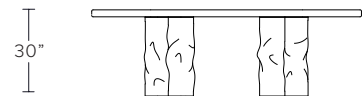

WARP DINING TABLE

MODEL NO: 10320X01

Hand cast, thick glass crystal slab on sculpted, crushed metal base

AS SHOWN (IN PHOTO)

Long - 96"W x 42"D x 30"H

Glass - clear

Metal - burnished silver

DIMENSIONS

Long - 96"W x 42"D x 30"H

Round - 56"W x 30"H

custom sizing upon request

AVAILABLE FINISHES

Glass Crystal Color - clear crystal, olivine*, smoke*, topaz*

Metal - burnished silver, brushed silver, oil rubbed blackened steel,
light oil rubbed blackened steel, polished obsidian*

*premium finish - refer to price guide for additional charges

ADDITIONAL NOTES

General lead time for standard finishes is 12-14 weeks. Updated lead times provided at time of formal quoting.

56"

30"