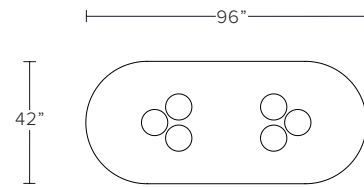

WARP DINING TABLE

MODEL NO: 10320X01

Hand cast, thick glass crystal slab on sculpted, crushed metal base

AS SHOWN (IN PHOTO)

Long - 96"W x 42"D x 30"H

Glass - clear

Metal - burnished silver

DIMENSIONS

Long - 96"W x 42"D x 30"H

Round - 56"W x 30"H

custom sizing upon request

AVAILABLE FINISHES

Glass Crystal Color - clear crystal, olivine*, smoke*, topaz*

Metal - burnished silver, brushed silver, oil rubbed blackened steel,
light oil rubbed blackened steel, polished obsidian*

*premium finish - refer to price guide for additional charges

ADDITIONAL NOTES

General lead time for standard finishes is 12-14 weeks. Updated lead times provided at time of formal quoting.

56"

30"